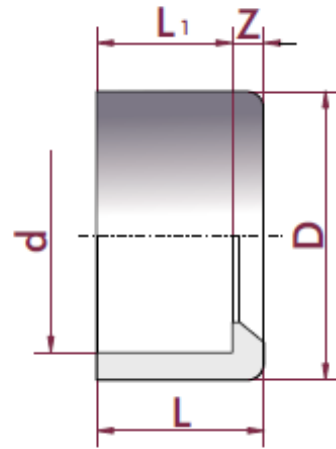

## Reducing Bush For PVC Imperial Pipe

D x d	Part Number	PN	L	L1	Z
3/4" x 1/2"	112220-BS	16	19	16	3
1" x 3/4"	112325-BS	16	22	19	3
1" x 1/2"	112320-BS	16	22	16	6
1 1/4" x 1"	112432-BS	16	26	22	4
1 1/4" x 3/4"	112425-BS	16	26	19	7
1 1/2" x 1 1/4"	112540-BS	16	31	26	5
1 1/2" x 1"	112532-BS	16	31	22	9
2" x 1 1/2"	112650-BS	16	38	31	7
2 1/2" x 2"	112763-BS	16	44	38	6
3" x 2 1/2"	112975-BS	16	51	44	7
4" x 3"	112090-BS	16	61	51	10