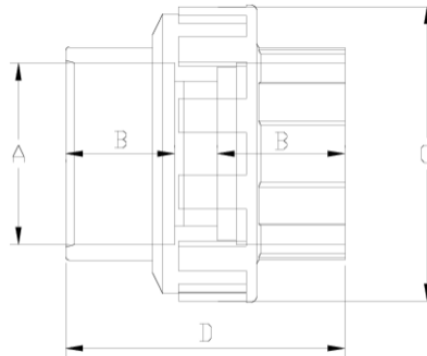

PVC Union For Metric Pipe

| Product Code | Description | Net Weight | Volume | Gross Weight |
|--------------|-----------------|------------|---------|--------------|
| 108020 | 20mm PVC Union | 0.035 | 0.00473 | 0.96 |
| 108025 | 25mm PVC Union | 0.064 | 0.00473 | 1.66 |
| 108032 | 32mm PVC Union | 0.085 | 0.00892 | 3.42 |
| 108040 | 40mm PVC Union | 0.154 | 0.02244 | 6.66 |
| 108050 | 50mm PVC Union | 0.193 | 0.03129 | 10.22 |
| 108063 | 63mm PVC Union | 0.311 | 0.04460 | 11.93 |
| 108075 | 75mm PVC Union | 0.554 | 0.03648 | 12.78 |
| 108090 | 90mm PVC Union | 0.942 | 0.03129 | 11.88 |
| 108110 | 110mm PVC Union | 1.390 | 0.03682 | 8.89 |

| Product Code | A | Weight | B | C | D | PN | Measure |
|--------------|-----|--------|----|-----|-----|------|---------|
| 108020 | 20 | 35 | 16 | 41 | 46 | PN16 | Metric |
| 108025 | 25 | 63 | 19 | 51 | 53 | PN16 | Metric |
| 108032 | 32 | 85 | 22 | 62 | 58 | PN16 | Metric |
| 108040 | 40 | 159 | 26 | 74 | 70 | PN16 | Metric |
| 108050 | 50 | 181 | 31 | 80 | 82 | PN16 | Metric |
| 108063 | 63 | 317 | 38 | 98 | 98 | PN16 | Metric |
| 108075 | 75 | 620 | 44 | 121 | 109 | PN16 | Metric |
| 108090 | 90 | 800 | 51 | 139 | 126 | PN16 | Metric |
| 108110 | 110 | 1211 | 61 | 163 | 146 | PN16 | Metric |