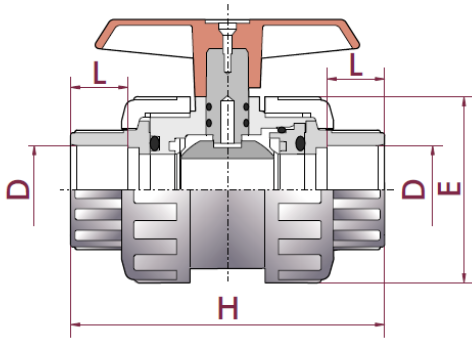

## PVC Single Union Ball Valve (Imperial)

D	Part Number	PN	L	H	E
1 1/2"	146050-BS	10	31	162	94
2"	146063-BS	10	38	192	117