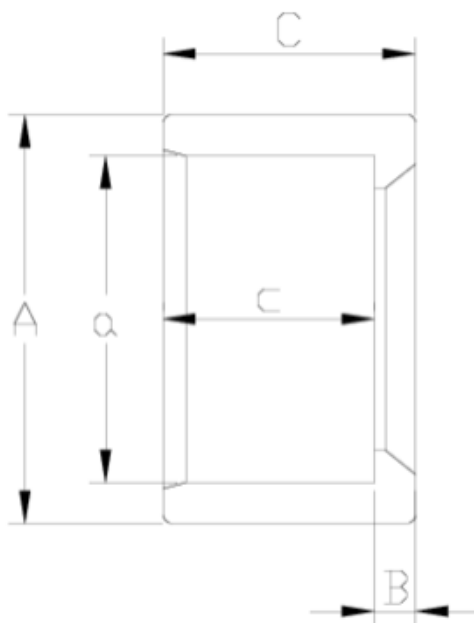

## PVC Reducing Bush For PVC Metric Pipe

Product Code	Description	Net Weight	Volume	Gross Weight
112220	25mm - 20mm PVC Reducing Bush	0.005	0.00473	0.61
112320	32mm-20mm PVC Reducing Bush	0.011	0.00473	1.27
112325	32mm - 25mm PVC Reducing Bush	0.010	0.00473	1.07
112420	40mm - 20mm PVC Reducing Bush	0.021	0.00473	1.80
112425	40mm - 25mm PVC Reducing Bush	0.022	0.00473	1.91
112432	40mm - 32mm PVC Reducing Bush	0.016	0.00473	1.40
112520	50mm - 20mm PVC Reducing Bush	0.033	0.00892	2.48
112525	50mm - 25mm PVC Reducing Bush	0.035	0.00892	2.66
112532	50mm - 32mm PVC Reducing Bush	0.039	0.00892	2.89
112540	50mm - 40mm PVC Reducing Bush	0.030	0.00892	2.28
112632	63mm - 32mm PVC Reducing Bush	0.073	0.01553	5.46
112640	63mm - 40mm PVC Reducing Bush	0.077	0.01553	5.75
112650	63mm - 50mm PVC Reducing Bush	0.061	0.01553	4.61
112740	75mm - 40mm PVC Reducing Bush	0.119	0.02244	6.45
112750	75mm - 50mm PVC Reducing Bush	0.120	0.02244	6.50
112763	75mm - 63mm PVC Reducing Bush	0.079	0.02244	4.46
112950	90mm - 50mm PVC Reducing Bush	0.179	0.02244	6.39
112963	90mm - 63mm PVC Reducing Bush	0.165	0.02244	5.95
112975	90mm - 75mm PVC Reducing Bush	0.135	0.02244	4.95
112063	110mm - 63mm PVC Reducing Bush	0.308	0.02243	5.88
112075	110mm - 75mm PVC Reducing Bush	0.323	0.02243	6.14
112090	110mm - 90mm PVC Reducing Bush	0.264	0.02243	5.08
112091	125mm - 75mm PVC Reducing Bush	0.494	0.01553	6.26
112092	125mm - 90mm PVC Reducing Bush	0.428	0.01553	5.47
112093	125mm - 110mm PVC Reducing Bush	0.276	0.01553	3.64
112110	140mm - 110mm PVC Reducing Bush	0.631	0.01553	6.64
112125	140mm - 125mm PVC Reducing Bush	0.600	0.01553	6.33
112002	160mm - 110mm PVC Reducing Bush	0.328	0.03129	3.61
112000	160mm - 140mm PVC Reducing Bush	0.553	0.03129	7.21
112001	200mm - 160mm PVC Reducing Bush	1.678	0.04880	17.36
112003	225mm - 200mm PVC Reducing Bush	0.825	0.0615	1.75
112006	250mm - 200mm PVC Reducing Bush	3.308	0.01553	3.64
112005	250mm - 225mm PVC Reducing Bush	1.643	0.01553	1.97
112008	315mm - 225mm PVC Reducing Bush	5.915	0.04117	6.56
112007	315mm - 250mm PVC Reducing Bush	6.720	0.03682	7.27
112415	400mm - 315mm PVC Reducing Bush	13.675	0.02096	13.68