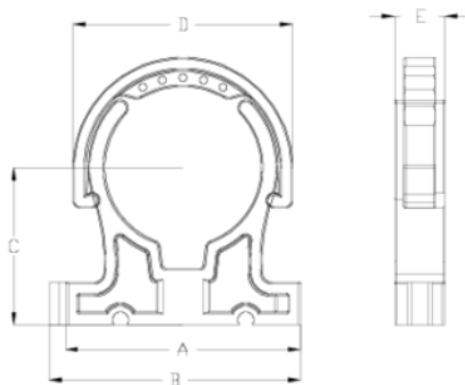

PP Pipe Clip Closed

Product Number	Description	Net Weight	Volume	Gross Weight
151050	PP Pipe Clip Closed 50	0.029	0.01553	2.09
151063	PP Pipe Clip Closed 63	0.040	0.01553	1.95
151075	PP Pipe Clip Closed 75	0.068	0.01553	2.38
151090	PP Pipe Clip Closed 90	0.112	0.01553	2.57
151110	PP Pipe Clip Closed 110	0.146	0.01553	2.52
151125	PP Pipe Clip Closed 125	0.148	0.02243	2.71
151140	PP Pipe Clip Closed 140	0.211	0.01553	2.44
151160	PP Pipe Clip Closed 160	0.253	0.02244	3.03
151200	PP Pipe Clip Closed 200	0.429	0.02243	3.77
151225	PP Pipe Clip Closed 225	0.540	0.01553	2.74

Product Number	d	Peso (g)	A	B	C	D	E
151050	50	30	75	80	50	68	16
151063	63	40	90	95	60	85	16
151075	75	68	105	110	70	98	20
151090	90	112	130	135	90	116	24
151110	110	146	150	155	90	142	24
151125	125	148	165	170	95	153	26
151140	140	211	210	215	105	175	28
151160	160	253	235	240	115	195	28
151200	200	428	275	280	142	238	31
151225	225	539	310	315	159	281	33