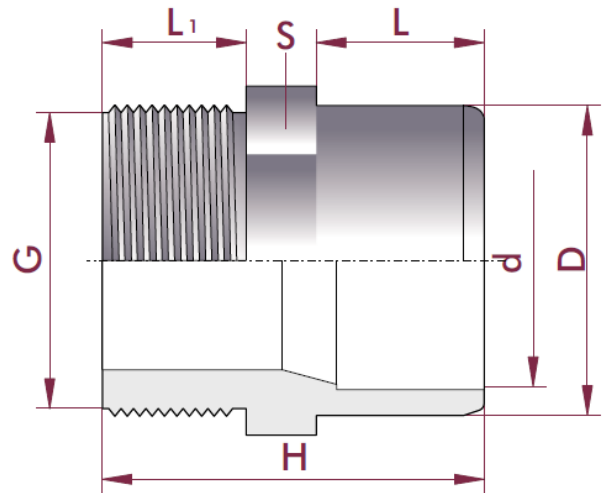

## Mixed PVC Adaptor

D - d X G	Part Number	PN	L	L1	H	S
1/2" - 3/8" x 1/2"	136002-BS	10	16	14	42	27
3/4" - 1/2" x 3/4"	136005-BS	10	19	16	47	32
1" - 3/4" x 1"	136008-BS	10	22	19	54	36
1 1/4" - 1" x 1 1/4"	136010-BS	10	26	21	60	46
1 1/2" - 1 1/4" x 1 1/2"	136011-BS	10	31	25	70	55
2" - 1 1/2" x 2"	136014-BS	10	38	25	78	65
2 1/2" - 2" x 2 1/2"	136017-BS	10	44	30	89	78