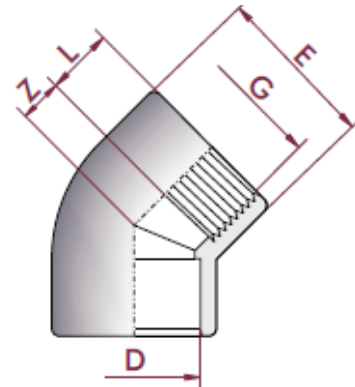

Mixed 45 Degree Elbow

| D X G | Part Number | PN | L | Z | E |
|-----------------|-------------|----|----|----|----|
| 1/2" X 1/2" | 137020-BS | 10 | 16 | 5 | 28 |
| 3/4" X 3/4" | 137025-BS | 10 | 19 | 6 | 34 |
| 1" X 1" | 137032-BS | 10 | 22 | 8 | 43 |
| 1 1/4" X 1 1/4" | 137040-BS | 10 | 26 | 10 | 54 |
| 1 1/2" X 1 1/2" | 137050-BS | 10 | 31 | 12 | 63 |
| 2" X 2" | 137063-BS | 10 | 38 | 14 | 78 |