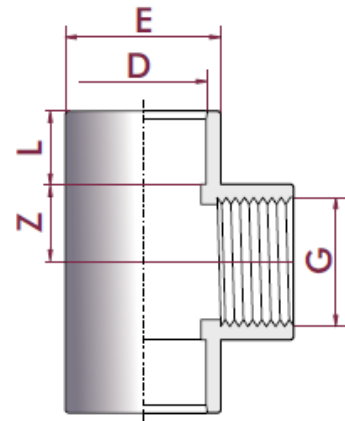

## 90 Degree Tee Imperial Solvent Cement Female BSP

<b>D X G</b>	<b>Part Number</b>	<b>PN</b>	<b>L</b>	<b>Z</b>	<b>E</b>
1/2" X 1/2"	131020-BS	10	16	11	27
3/4" X 3/4"	131025-BS	10	19	14	33
1" X 1"	131032-BS	10	22	17	41
1 1/4" X 1 1/4"	131040-BS	10	26	21	50
1 1/2" X 1 1/2"	131050-BS	10	31	26	61
2" X 2"	131063-BS	10	38	33	76